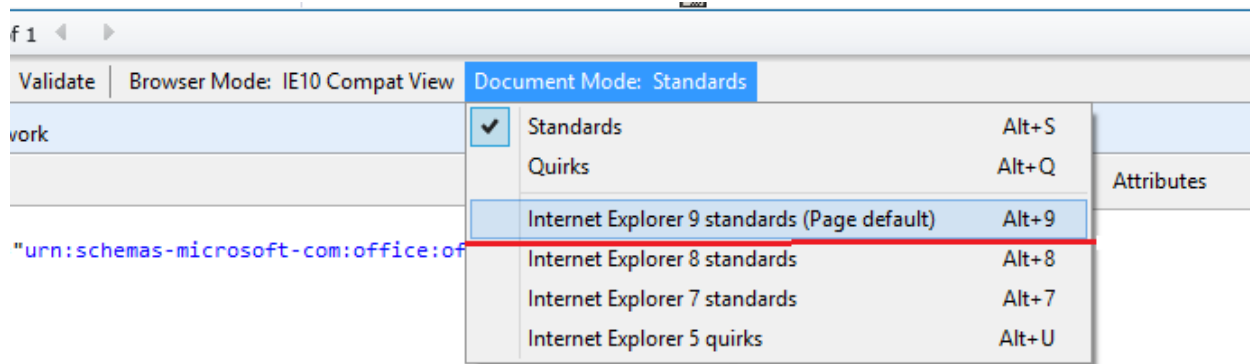

Compability View in Internet Explorer

Step 1. Open the webpage in Internet Explorer, press F12, or click , and then click **F12 developer tools**.

Step 2. Click **Document Mode: Standards**, and then select Internet Explorer 9 standards (Page default).