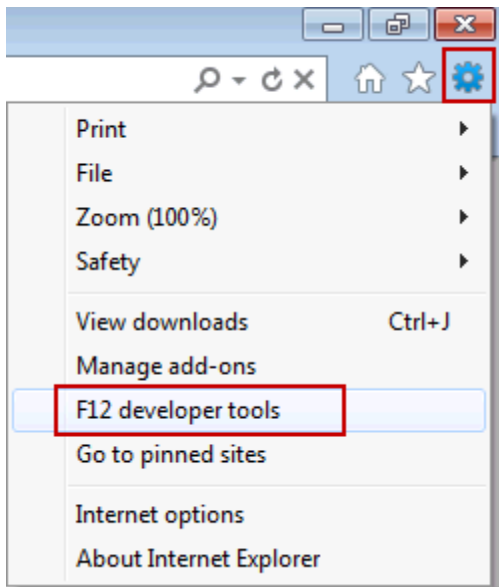

Compability View in Internet Explorer

Step 1. Open the webpage in Internet Explorer, press F12, or click , and then click **F12 developer tools**.

Step 2. Click **Document Mode: Standards**, and then select Internet Explorer 9 standards (Page default).